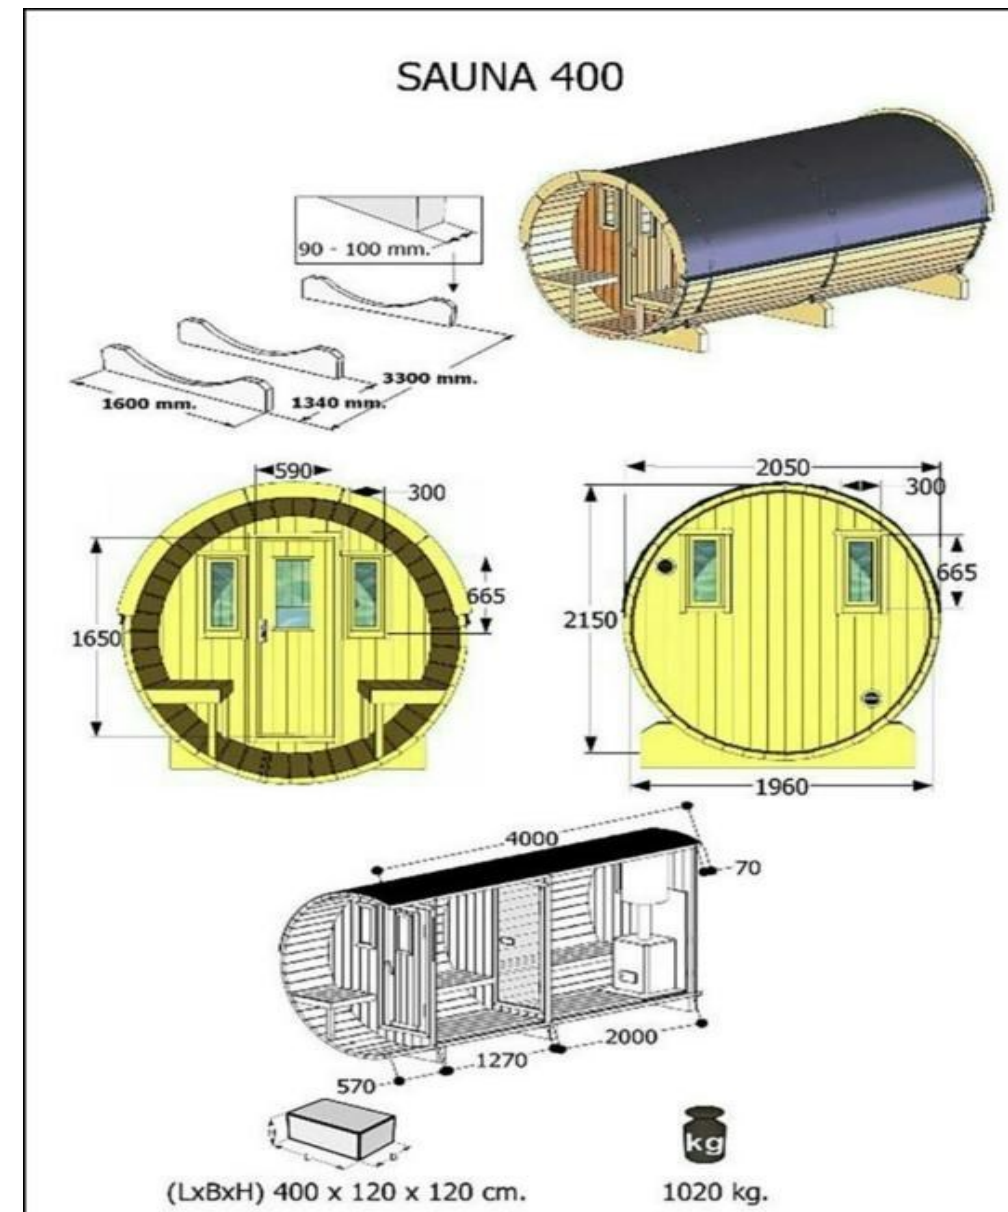

Price includes:

- SAUNA
- Wooden door lockable
- Bench wood - Thermo-aspen
- Roofing Material - Shingle (Black)
- Terrace + terrace benches
- Ventilation
- Glass door - bronze glass 8mm between the two rooms
- Supplied (screws and fasteners)
- Floor - Thermo-Treater Spruce
- Material of the sauna - Thermo-Spruce
- Can be used electric or wood heater
- Front wall has round window - closed
- Number of people: 4-5
- PACKAGE SIZE: 400x120x120cm

13 790€

970€

1 440€

Dimensions: length 2,4m, wall thickness 42mm.

No sauna heater included.

Sauna RT-400 P

Sauna RT-400 P

Sauna RT-400 P

The 4 meters Barrel sauna is the most TOP-rated and functional sauna in our assortment, it is optimal for a family or a company of up to 6 persons. Apart from a steam room, this model has a dressing room where you can relax and change your clothes in bad weather, a small outside recreation zone in the form of outer seats. You can enjoy nature and breathe fresh air at this mini-terrace. It is available in both assembled and non-assembled versions. Choosing this Barrel sauna, you will get excellent quality for a reasonable price.

Price includes:

- SAUNA
- Lockable door
- Can be used electric or wood heater
- Supplied (screws and fasteners)
- Floor -Thermo-Spruce
- Material of the sauna - Thermo-Spruce
- Glass door - bronze glass 8mm between the two rooms
- Terrace + Thermo-Aspen terrace benches
- Stainless sticks + staples
- Next to the door 2 x windows - closed
- Ventilation
- Roofing Material - Black Asphalt Shingle Roof
- Back wall 2 x windows (1 openable)
- Number of people: 6
- PACKAGE SIZE: 400x120x120cm