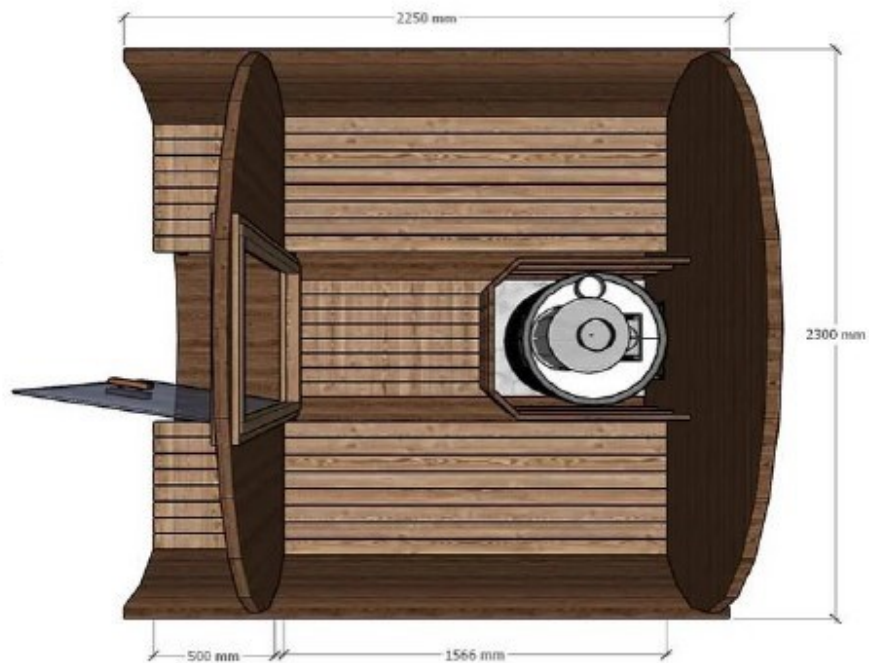

Price includes:

- SAUNA
- Lockable door
- Can be used electric or wood heater
- Supplied (screws and fasteners)
- Floor -Thermo-Spruce
- Material of the sauna - Thermo-Spruce
- Glass door - bronze glass 8mm between the two rooms
- Terrace + Thermo-Aspen terrace benches
- Stainless sticks + staples
- Next to the door 2 x windows - closed
- Ventilation
- Roofing Material - Black Asphalt Shingle Roof
- Back wall 2 x windows (1 openable)
- Number of people: 6
- PACKAGE SIZE: 400x120x120cm

Dimensions: diameter 2,2m, length 4,0m, wall thickness 42mm.

No sauna heater included.

10 580€

970€

1 140€

Sauna RT-225 P

Sauna RT-225 P

Sauna RT-225 P