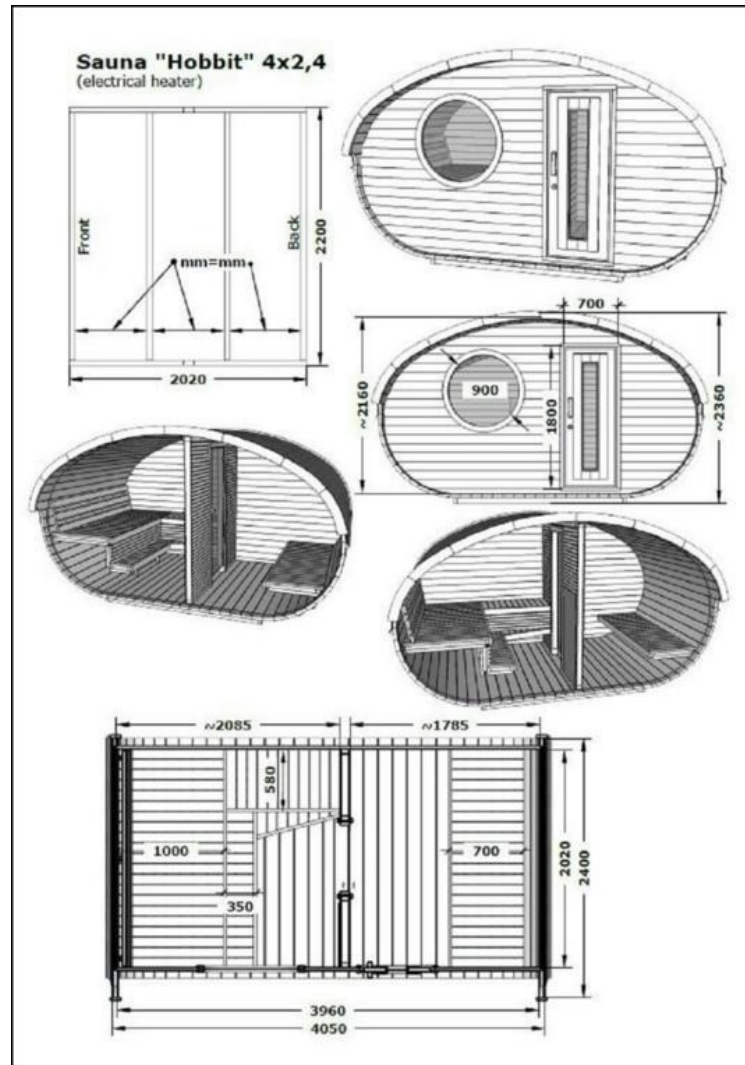

LUXURY PERGOLAS
OUTDOOR LIVING

Outdoor Saunas Catalog

11/2023

Sauna house

Sauna house

Sauna house

Oval sauna is our special model, it is a successful experiment to improve a popular barrel sauna preserving its gentle lines, our engineers managed to increase significantly its inner volume. At the same time Oval sauna keeps its major advantage as it is heated quickly and evenly thanks to the rounded corners. We consider the compactness of outdoor oval sauna for sale to be an additional advantage. This model allows you to use the interior space as conveniently and functionally as possible, dividing the interior into two areas: the steam room and locker room. Permits you to comfortably accommodate 4 people for the model outdoor sauna with For the model without a veranda. When buying an oval outdoor sauna, you can choose its heating type depending on your preferences and locations.

Price includes:

- SAUNA
- Wooden door lockable
- Bench wood - Thermo-aspen
- Roofing Material - Shingle (Black)
- Terrace + terrace benches
- Ventilation
- Glass door - bronze glass 8mm between the two rooms
- Supplied (screws and fasteners)
- Floor - Thermo-Treater Spruce
- Material of the sauna - Thermo-Spruce
- Can be used electric or wood heater
- Front wall has round window - closed
- Number of people: 4-5
- PACKAGE SIZE: 400x120x120cm

13 790€

970€

1 440€

Dimensions: length 2,4m, wall thickness 42mm.

No sauna heater included.

Sauna RT-400 P

Sauna RT-400 P

Sauna RT-400 P

Price includes:

- SAUNA
- Lockable door
- Can be used electric or wood heater
- Supplied (screws and fasteners)
- Floor -Thermo-Spruce
- Material of the sauna - Thermo-Spruce
- Glass door - bronze glass 8mm between the two rooms
- Terrace + Thermo-Aspen terrace benches
- Stainless sticks + staples
- Next to the door 2 x windows - closed
- Ventilation
- Roofing Material - Black Asphalt Shingle Roof
- Back wall 2 x windows (1 openable)
- Number of people: 6
- PACKAGE SIZE: 400x120x120cm