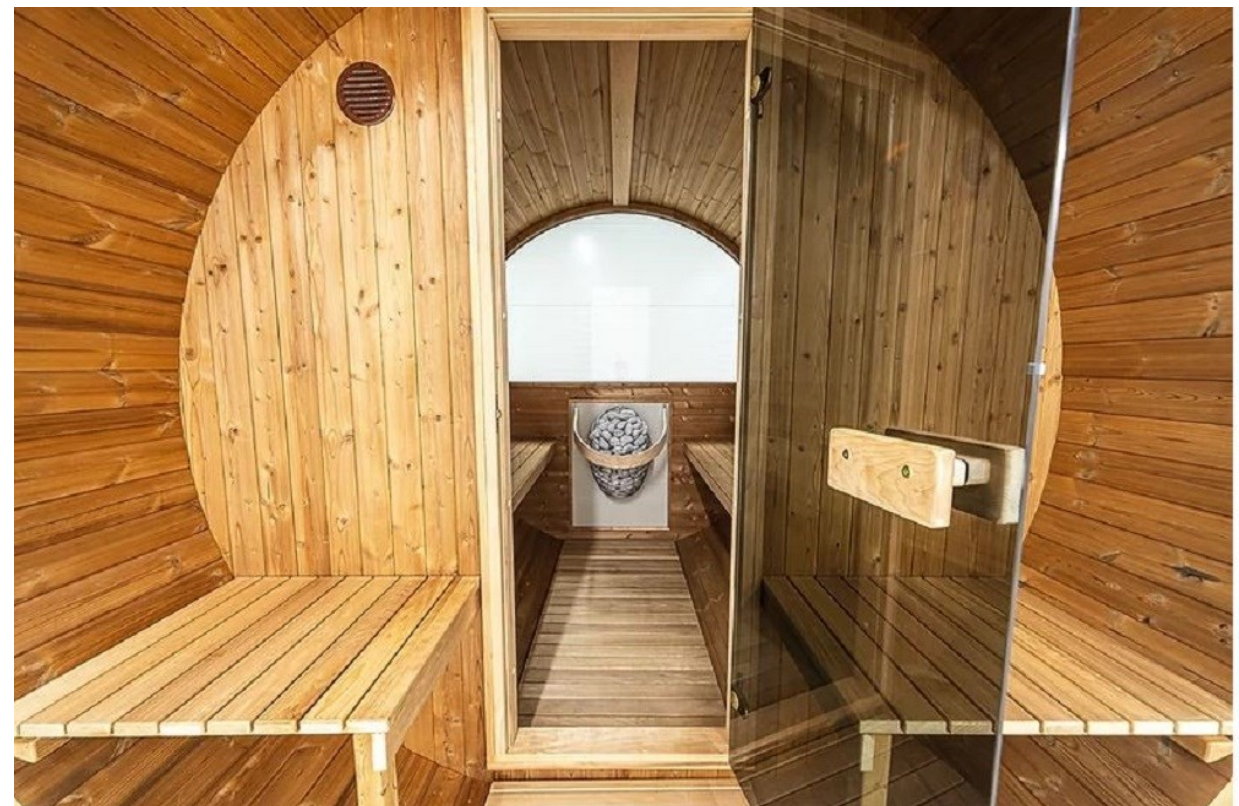

Sauna RT-300 P