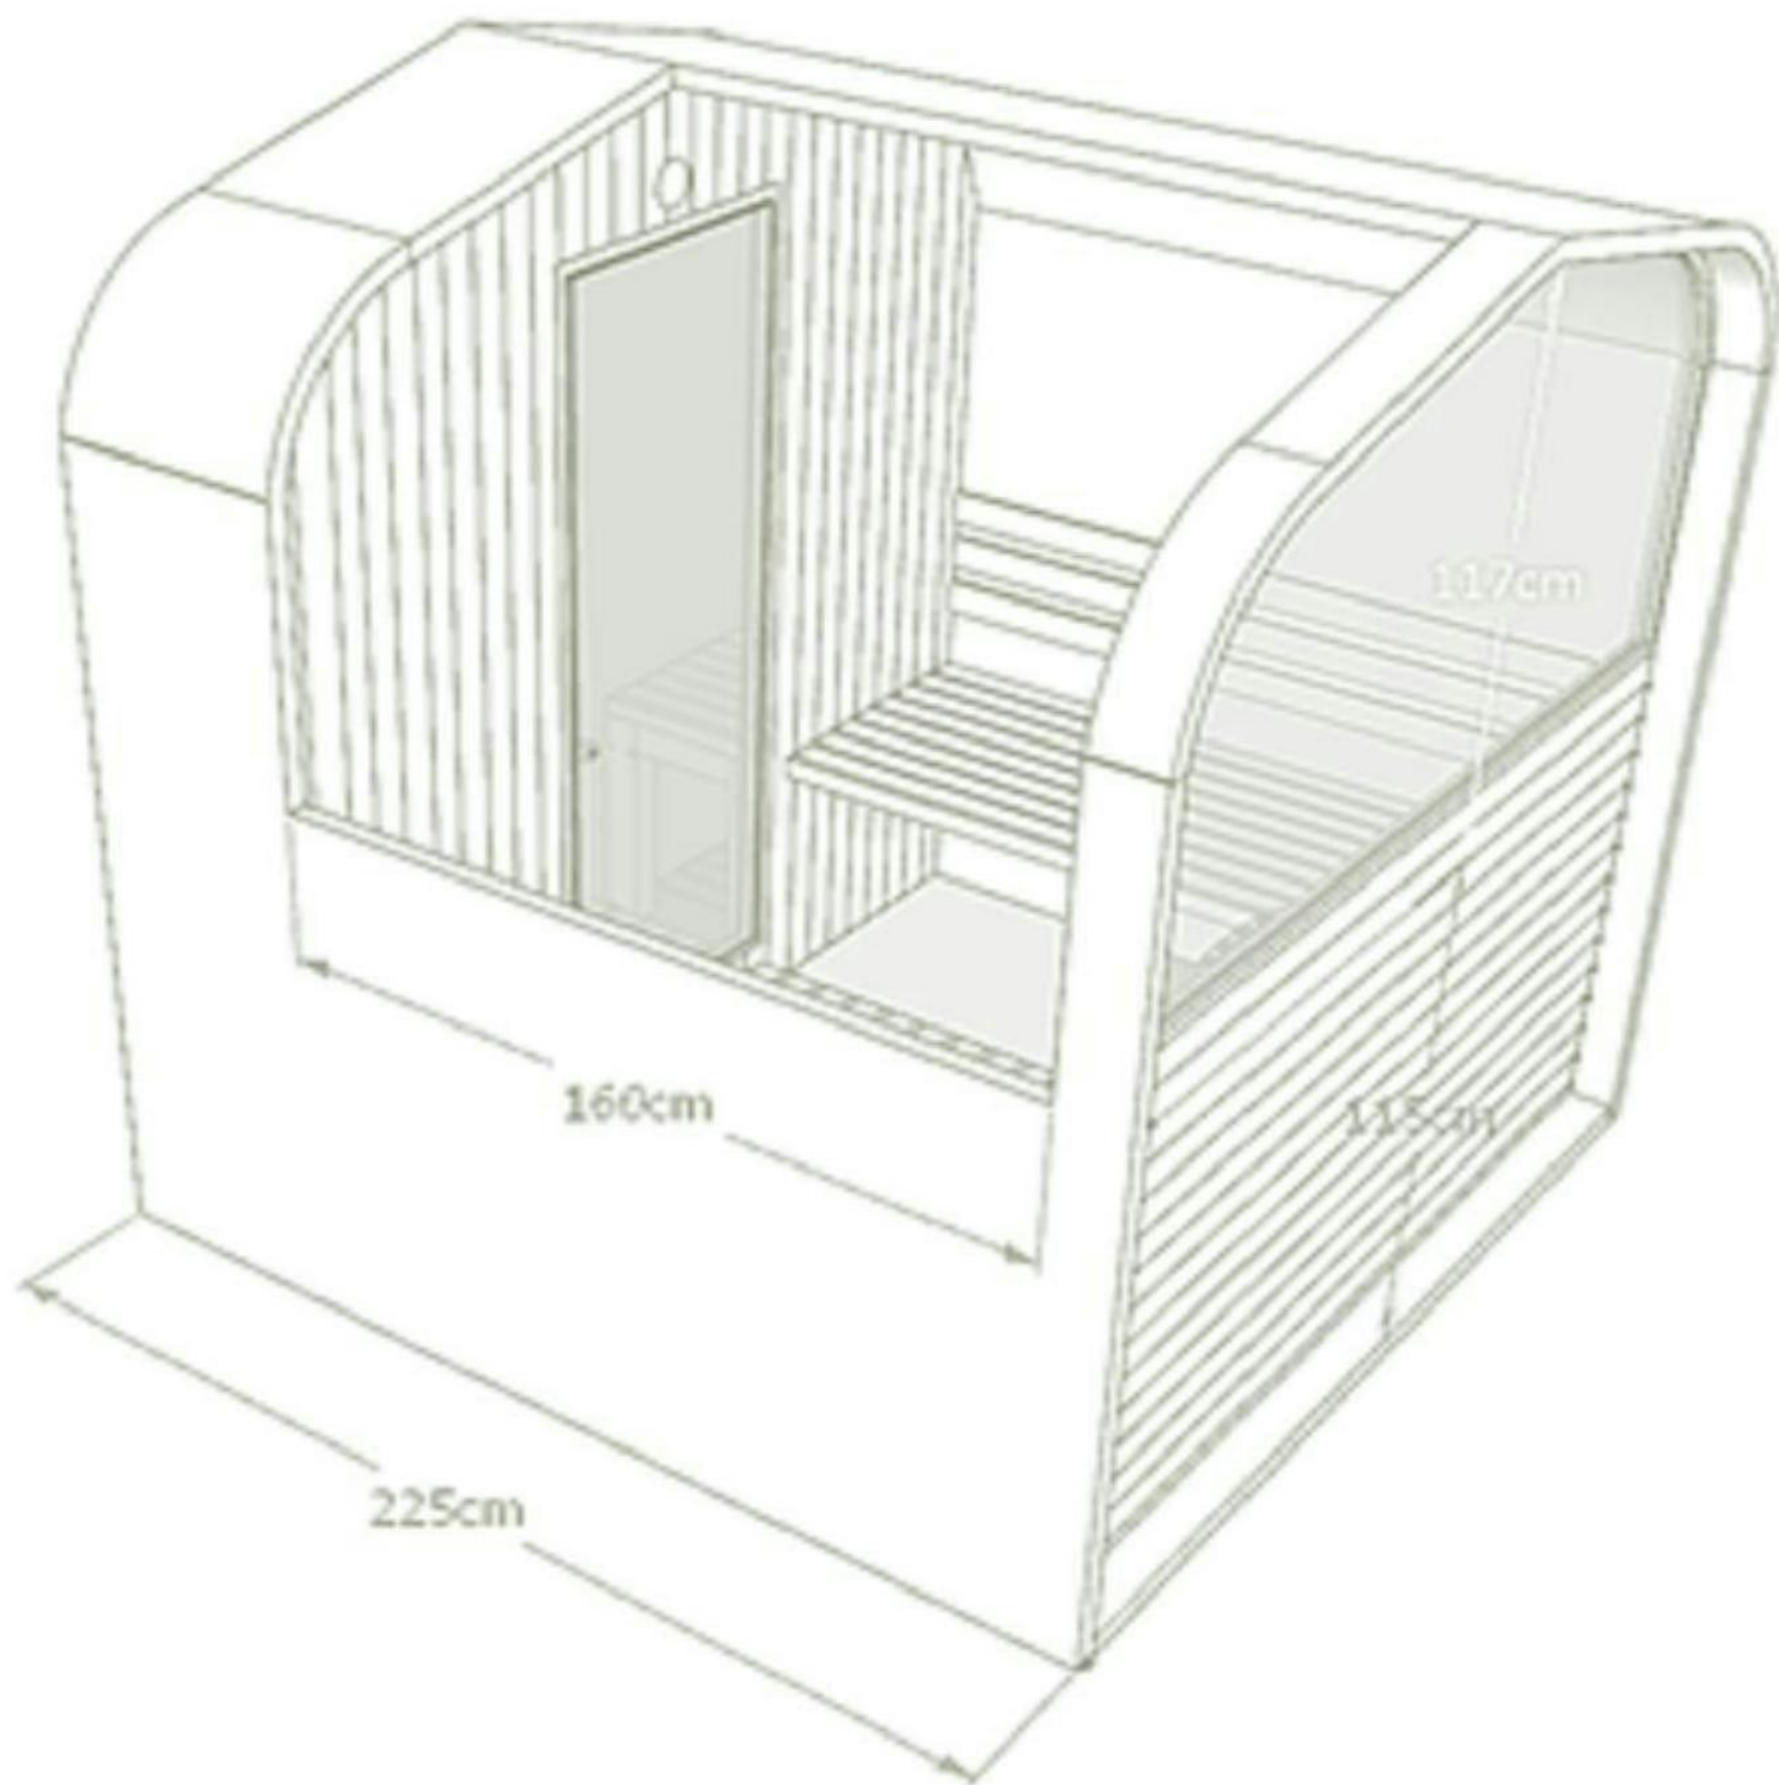

Price includes:

- Lockable door
- Glass entrance door
- Roofing Material - Black Asphalt Shingle
- Capacity: 6
- Weight 1250kg
- Sauna kit from high-quality thermo-Spruce
- Panoramic window 8 mm tempered glass
- Terrace approx 46cm wide
- Package size(cm) W x L x H - 103 x 125 x 405cm

13 790€

570€

1 140€

Dimensions: diameter 2,25m, length 3,70m wall thickness 42mm.

No sauna heater included.

Sauna ZT-225 P

Sauna ZT-225 P

The highest level of comfort hand in hand with a compact design

Give yourself a traditional barrel sauna experience where between your sauna rounds you enjoy cold beer or glass of wine in your barrel sauna terrace with two exterior benches. Picturesquare sunsets and unforgettable stargazing at night. Find your own harbour of peace.