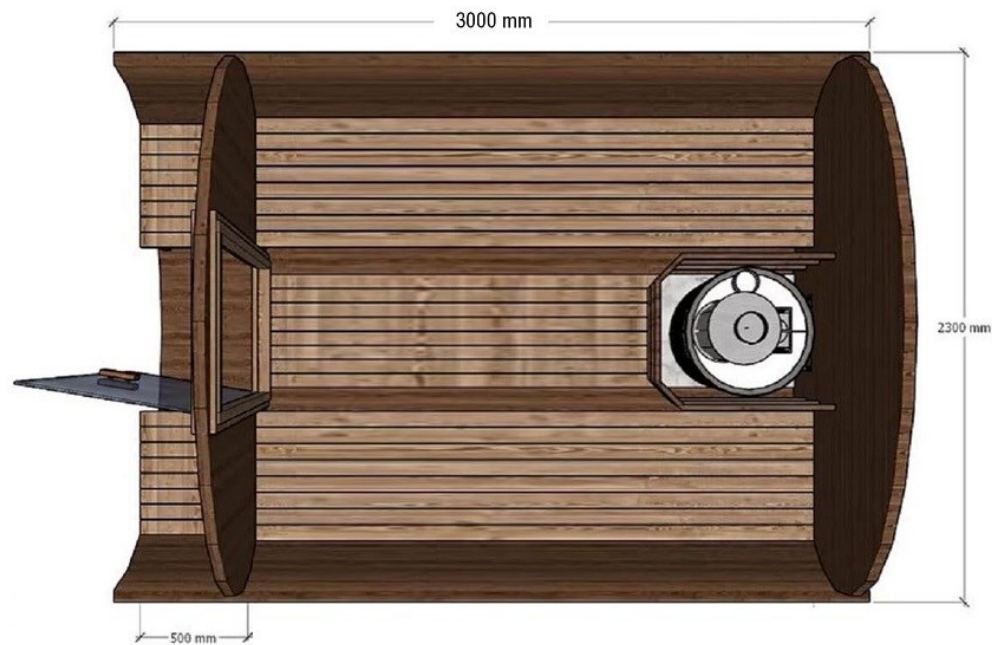

Price includes:

- Glass entrance door
- Roofing Material - Black Asphalt Shingle
- People 4
- Weight 650kg
- Sauna kit from high-quality thermo-Spruce
- Roofing Material - Black Asphalt Shingle Roof
- Panoramic window 8 mm tempered glass
- Terrace approx 46cm wide
- Package size(cm) W x L x H - 103 x 125 x 228cm

9 150€

565€

1 140€

Dimensions: diameter 2,25m, length 2,25m wall thickness 42mm.

No sauna heater included.

Sauna RT-300 P

Sauna RT-300 P

Sauna RT-300 P